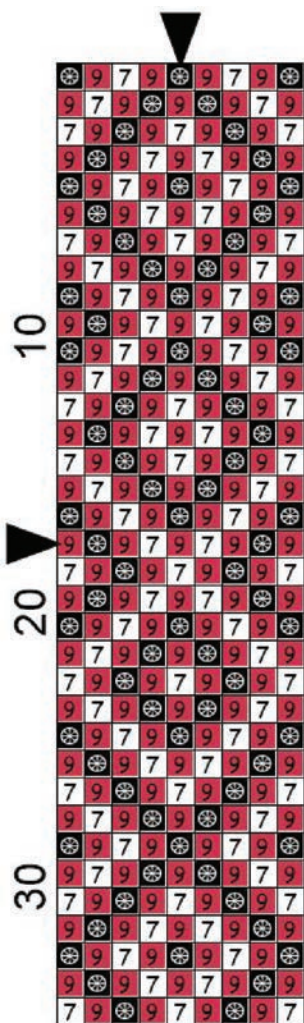

# STITCHABLE BLACK LEATHER CUFF

Skill Level: Beginner

## Materials

- DMC Embroidery Floss Art. 117:
  - 310
  - 109
  - White/Blanc
- DMC Tapestry Needle Size 20
- Embroidery Scissors

310

309

white/  
blanc

© 2016 The DMC Corporation

Visit us on    